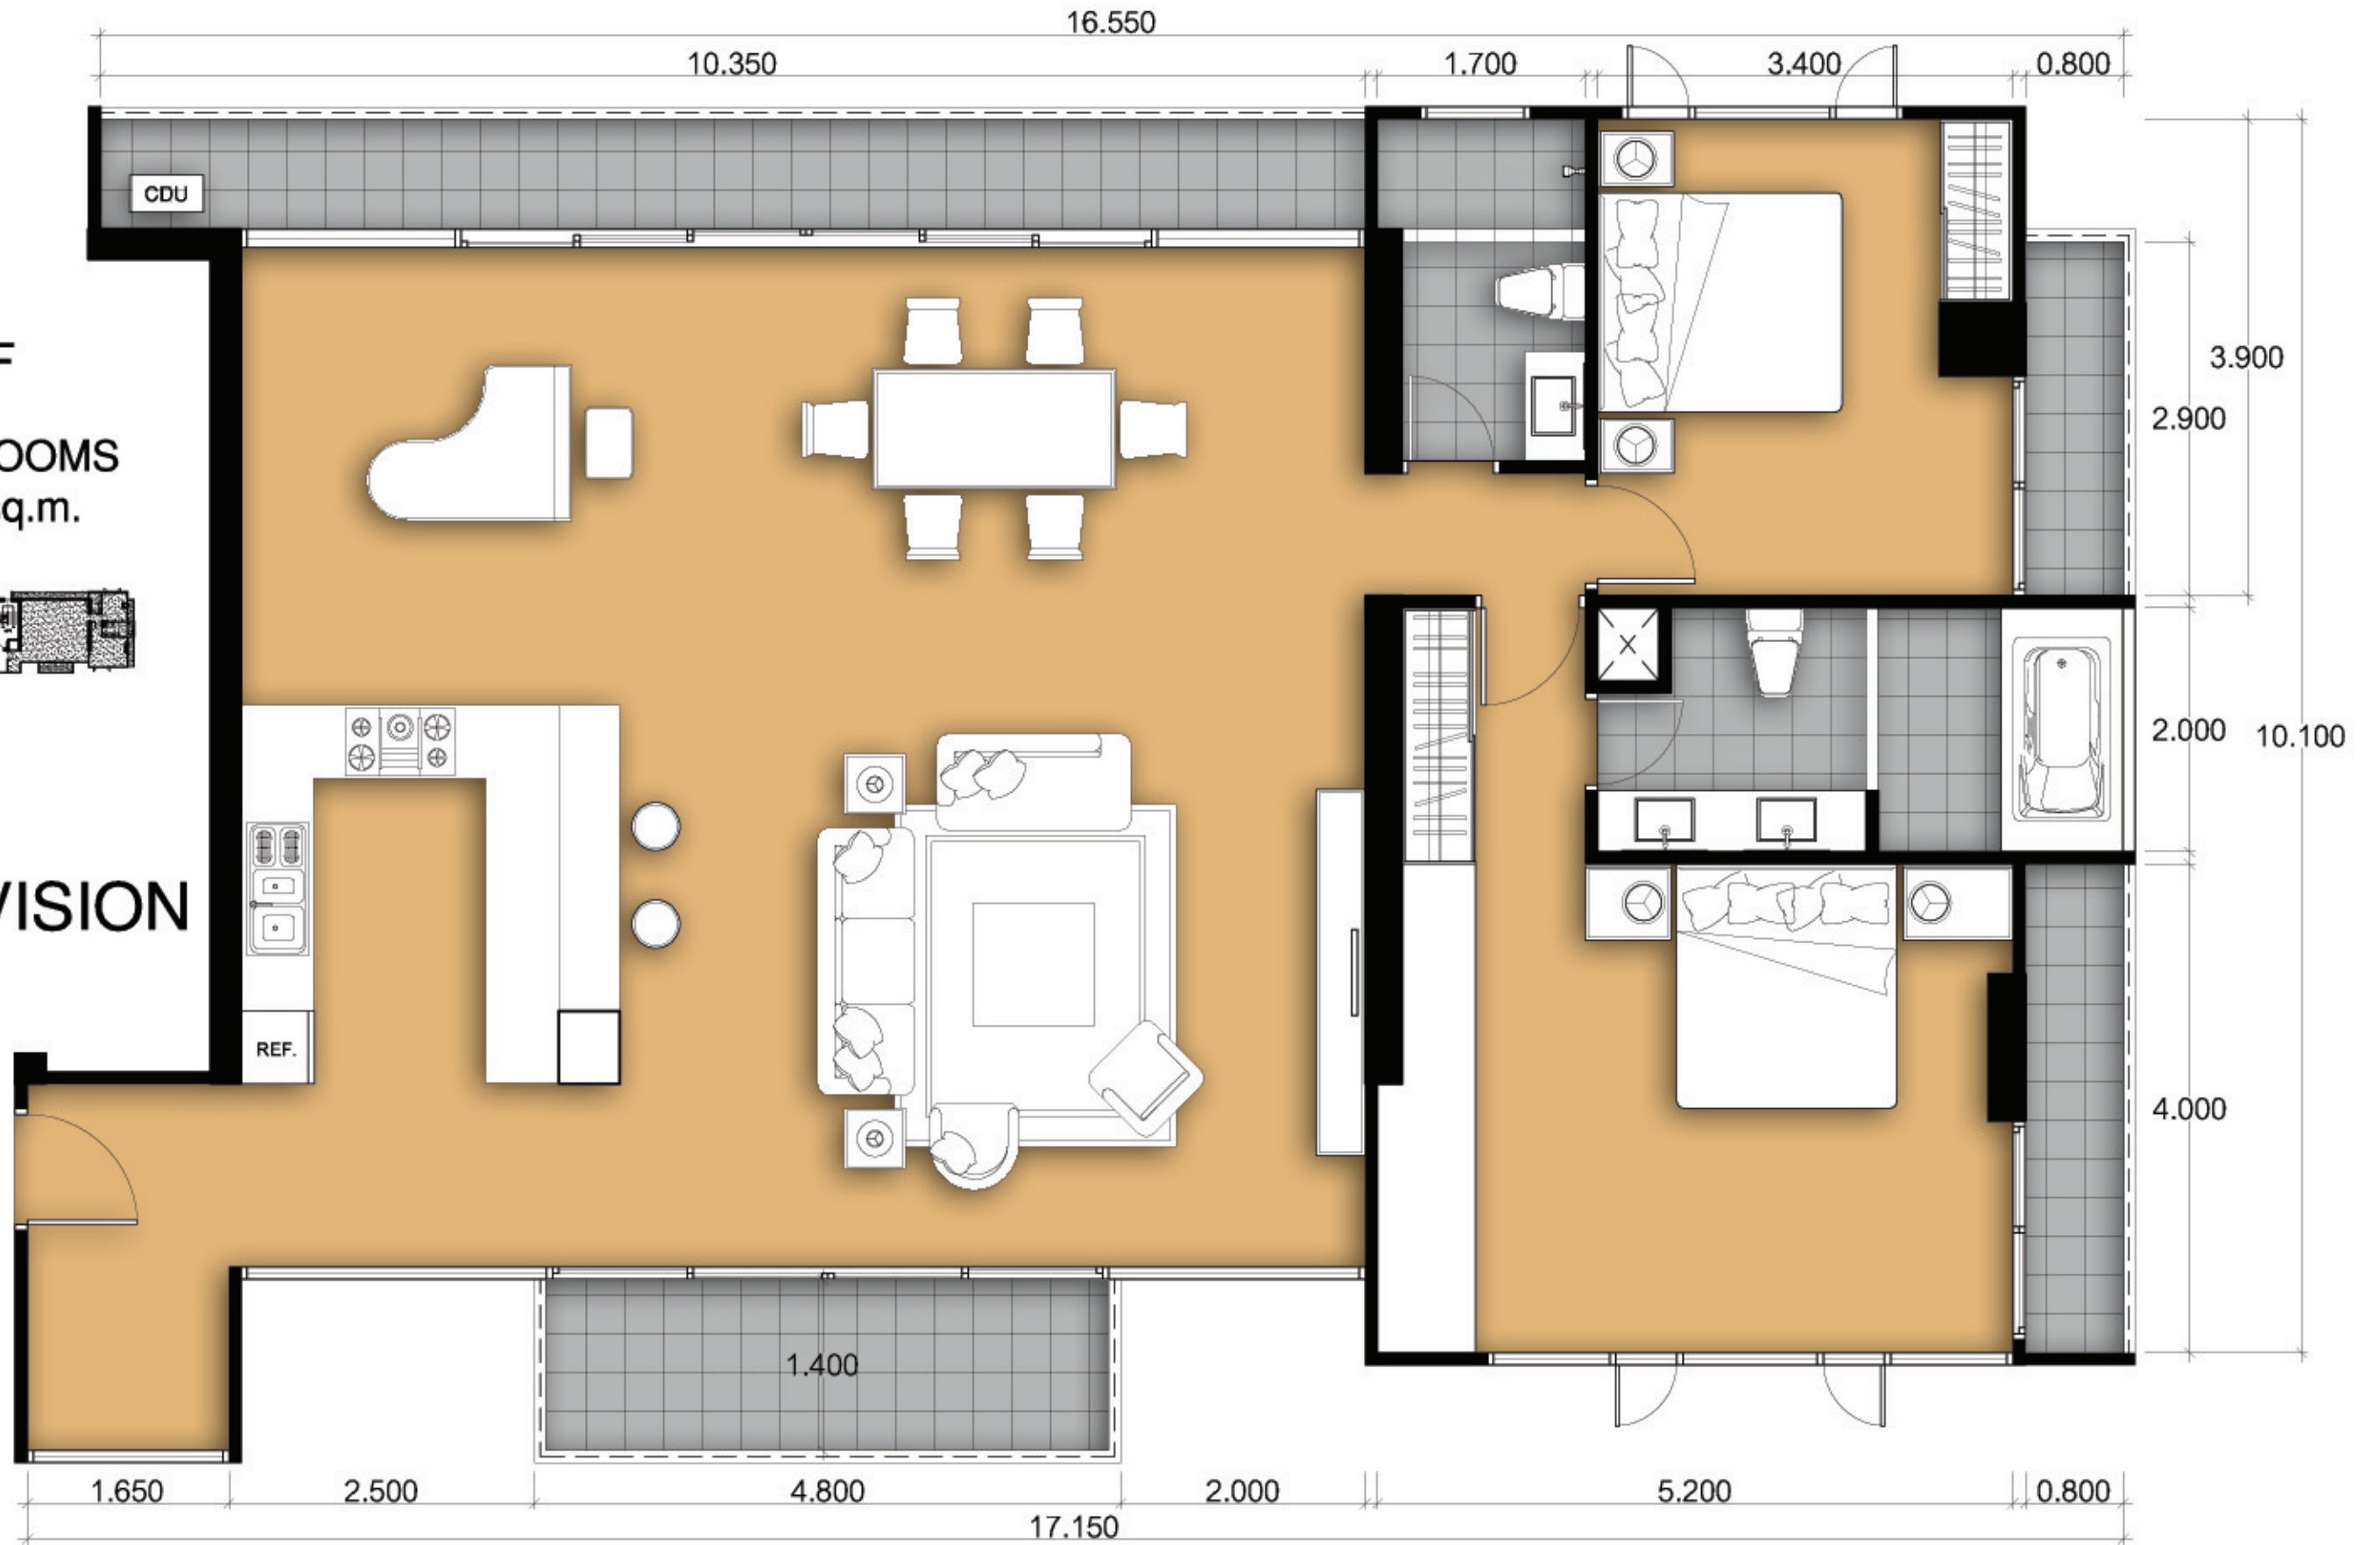

TYPE A

1 BEDROOM
38.50 sq.m.

THE VISION

TYPE B

**1 BEDROOM
44.50 sq.m.**

THE VISION

TYPE C

1 BEDROOM
36.50 sq.m.

THE VISION

TYPE E

1 BEDROOM
43.50 sq.m.

THE VISION

TYPE F
2 BEDROOMS
160.00 sq.m.

THE VISION

CORRIDOR

TYPE G

STUDIO
23.00 sq.m.

THE VISION