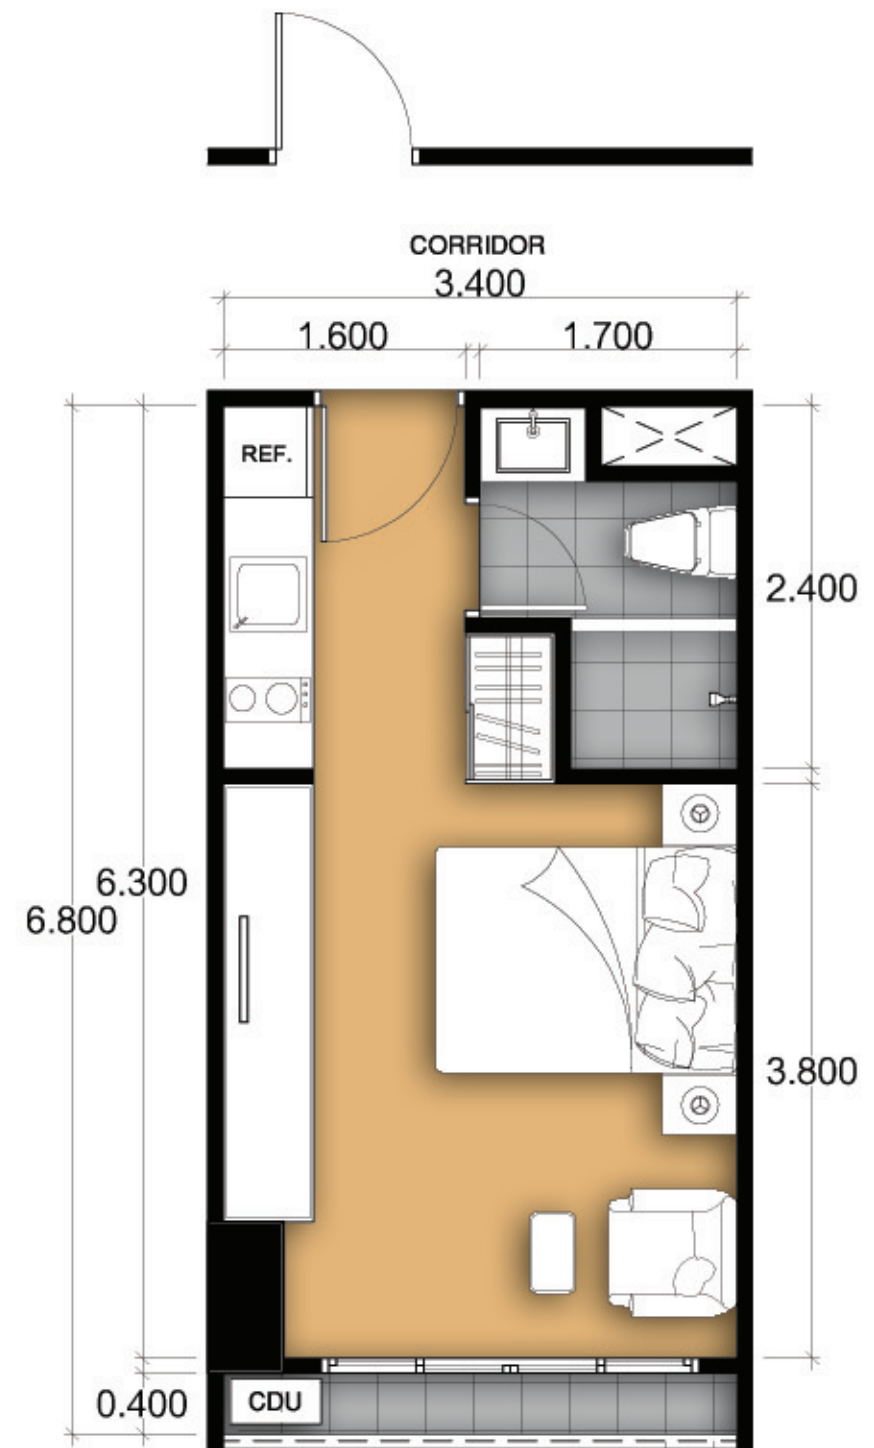

TYPE A

1 BEDROOM
38.50 sq.m.

THE VISION

TYPE B

**1 BEDROOM
44.50 sq.m.**

THE VISION

TYPE C

1 BEDROOM
36.50 sq.m.

THE VISION

TYPE E

1 BEDROOM
43.50 sq.m.

THE VISION

TYPE F
2 BEDROOMS
160.00 sq.m.

THE VISION

CORRIDOR

TYPE G

STUDIO
23.00 sq.m.

THE VISION