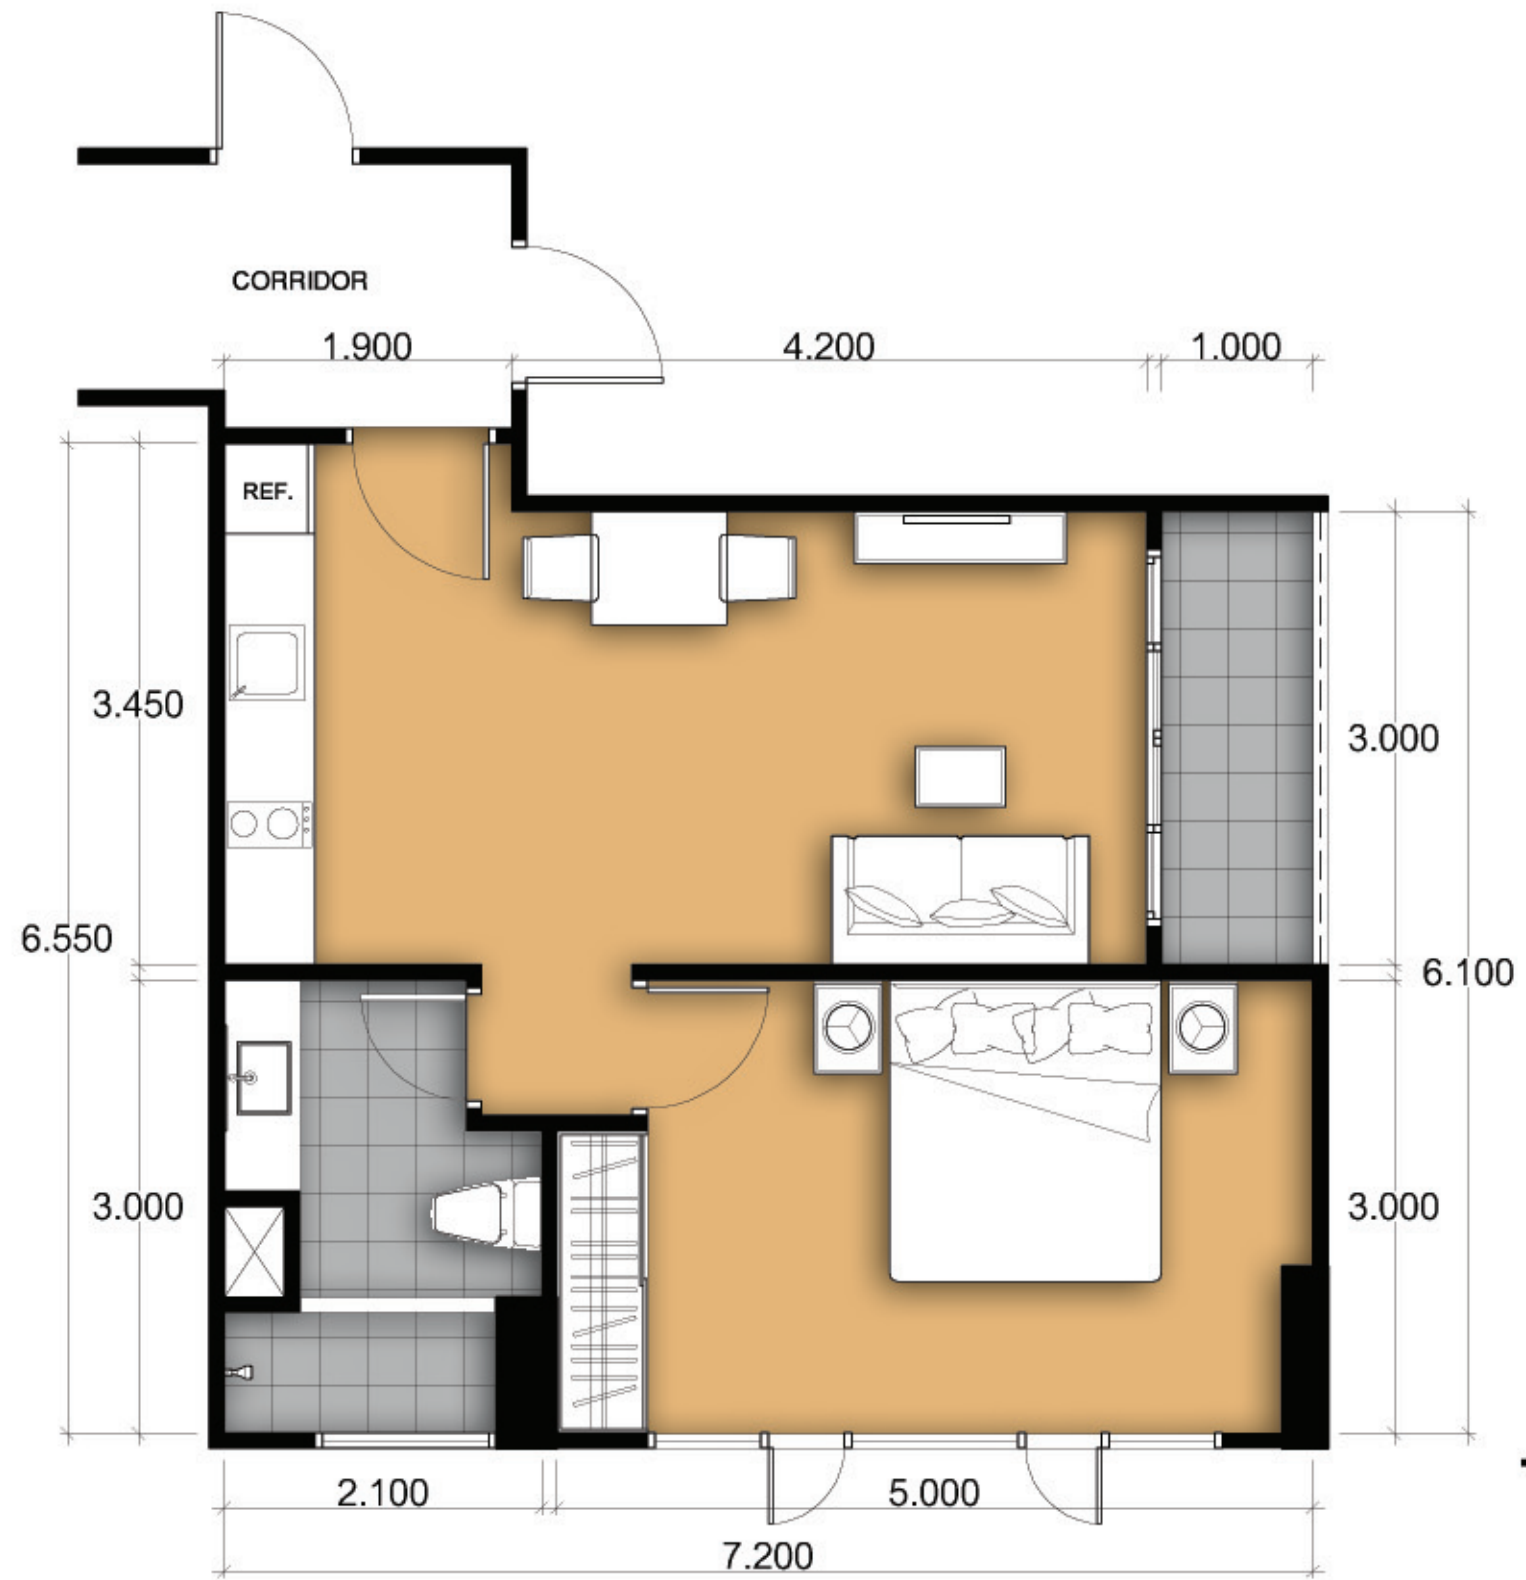

TYPE A

1 BEDROOM
38.50 sq.m.

THE VISION

TYPE B

**1 BEDROOM
44.50 sq.m.**

THE VISION

TYPE C

1 BEDROOM
36.50 sq.m.

THE VISION

TYPE E

1 BEDROOM
43.50 sq.m.

THE VISION

TYPE F
2 BEDROOMS
160.00 sq.m.

THE VISION

CORRIDOR

TYPE G

STUDIO
23.00 sq.m.

THE VISION